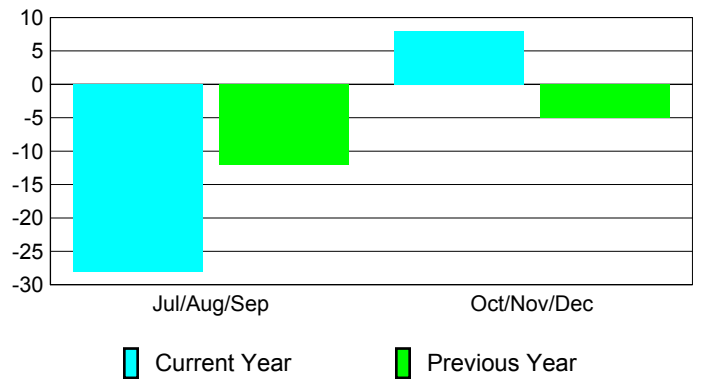

Comparison of Membership Gain/Loss

Current Year Compared to the Previous Year